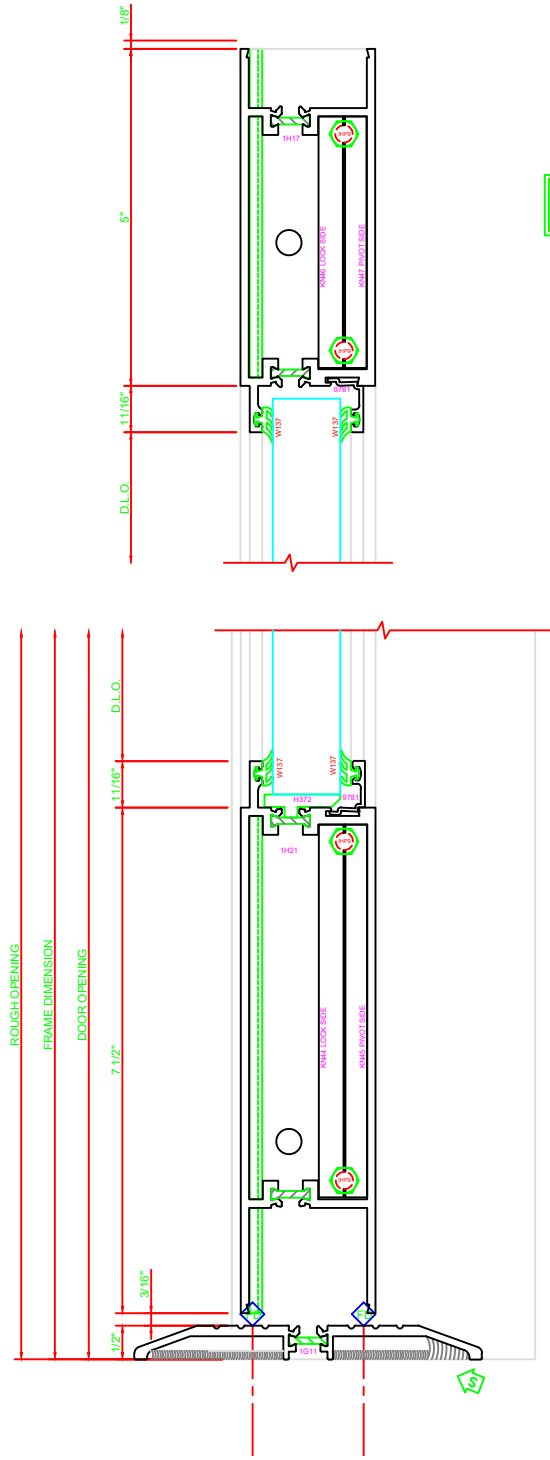

317	STILE
	S/A D502 FOR EFCO STANDARD ABH A160HD CONTINUOUS HINGE

ERASE NOTE  
STANDARD CONTINUOUS HINGE AND STILE

301	STILE
	S/A D502 FOR OFFSET PIVOTS

ERASE NOTE  
BUTT HINGES CAN NOT BE USED WITH THERMASTILE DOORS

100	TOP RAIL
	S/A D502

ERASE NOTE  
TOP RAIL FOR SURFACE CLOSERS OR DORMA TYPE C.O.C., NOT LCN C.O.C.

200	BOTTOM RAIL
	S/A D502