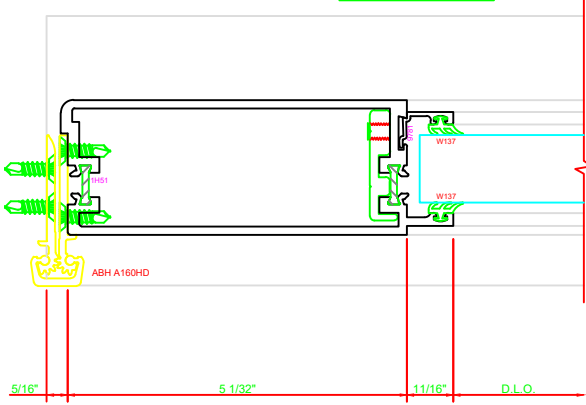

317	STILE
	S/A D502 FOR EFCO STANDARD ABH A160HD CONTINUOUS HINGE

ERASE NOTE  
STANDARD CONTINUOUS HINGE AND STILE

301	STILE
	S/A D502 FOR OFFSET PIVOTS

ERASE NOTE  
BUTT HINGES CAN NOT BE USED WITH THERMASTILE DOORS

100	TOP RAIL
	S/A D502

ERASE NOTE  
TOP RAIL FOR SURFACE CLOSERS OR DORMA TYPE C.O.C., NOT LCN C.O.C.

200	BOTTOM RAIL
	S/A D502